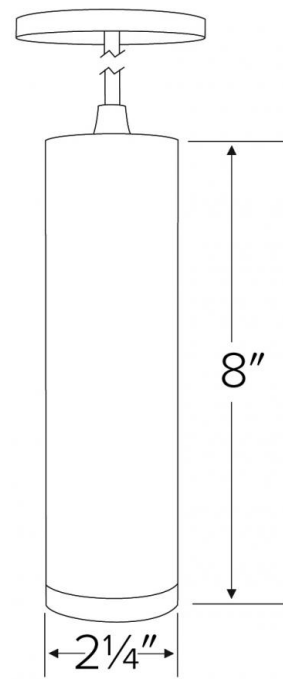

## Features

- 2" x 8" Pendant.
- Diecast aluminum housing.
- Standard 38° lens included, EP719C - 15°, EP720 - 25° available.
- Dimmable.
- Canopy included.
- 3/8" OD steel stem (sold separately).
- Snoot & Louver available (sold separately).

## Specifications

Damp Location Listed

## Dimensions

**Product Number**

Item	Description	Finish
EP310B	Optional Snoot	All Black

**Product Number Builder** Example: EDL8030W

ELCO 2" x 8" Pendant

Size

Color Temp

Finish