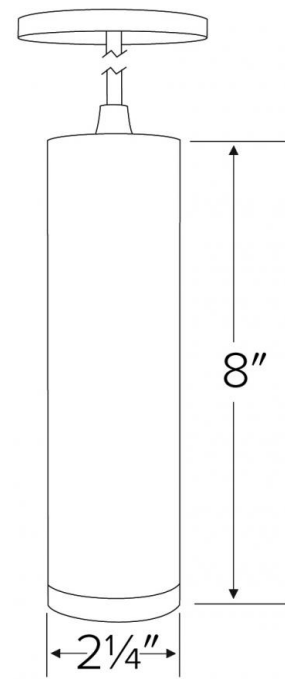

LED Diecast Aluminum Pendant

Features

- 2" x 8" Pendant.
- Diecast aluminum housing.
- Standard 38° lens included, EP719C - 15°, EP720 - 25° available.
- Dimmable.
- Canopy included.
- 3/8" OD steel stem (sold separately).
- Snoot & Louver available (sold separately).

Specifications

Wattage	10W
Lumens	700 lm
Voltage	120V
Color Temp.	3000K
Dimmable	Triac
Lamp Type	LED
Beam Angle	38°
Damp Location	Listed

Options

White

Black

Optional Snoot

Optional Louver

Dimensions

Product Number

Item	Lamp type	Lumens	CCT	Watts	Voltage	Dimming	Beam Angle	Finish
EDL8030W	LED	700 lm	3000K	10W	120V	Triac	38°	All White

Product Number Builder Example: EDL8030W

ELCO 2" x 8" Pendant

Size

Color Temp