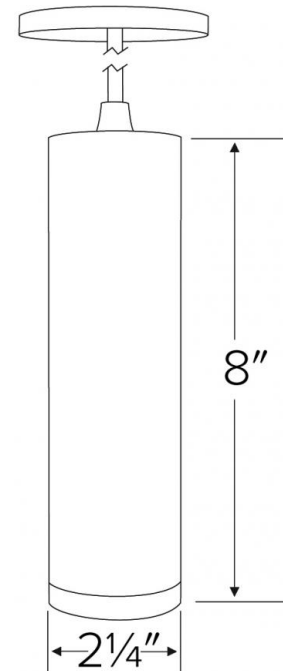

## Features

- 2" x 8" Pendant.
- Diecast aluminum housing.
- Standard 38° lens included, EP719C - 15°, EP720 - 25° available.
- Dimmable.
- Canopy included.
- 3/8" OD steel stem (sold separately).

## Specifications

<b>Wattage</b>	10W
<b>Lumens</b>	700 lm - 750 lm
<b>Voltage</b>	120V
<b>Color Temp.</b>	3000K - 4000K
<b>Dimmable</b>	Triac
<b>Lamp Type</b>	LED
<b>Beam Angle</b>	38°
<b>Damp Location</b>	Listed

## Dimensions

## Product Number Builder Example: EDL8030W

ELCO 2" x 8" Pendant	Size	Color Temp	Finish
<b>EDL</b>	<b>80</b> 2 x 8	<b>30</b> 3000K <b>40</b> 4000K	<b>W</b> All White <b>B</b> All Black