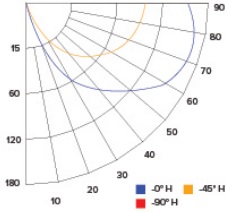

Listed for Poured Concrete.

Dimensions

Product Number

Item	Lamp type	Lumens	CCT	Watts	Voltage	Finish
ELST83BZ	LED	340 lm	3000K	5.4W	120V	All Bronze

Photometric Report

LED Brick Light with Open Faceplate

PHOTOMETRIC REPORT

Product #: ELST83
 Wattage / Lumens: 5.4W / 331.5 lm
 Luminaire LPW: 61.3 lm/W

CANDLE POWER SUMMARY

Degress Vertical	0°
0	0
5	4
15	13
25	25
35	43
45	80
55	126
65	158
75	172
85	175
90	171

ILLUMINANCE AT A DISTANCE