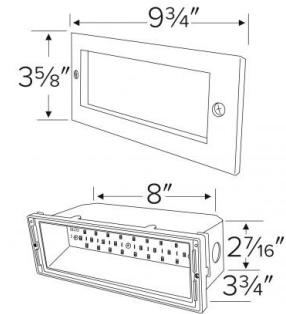

Listed for Poured Concrete.

Dimensions

Product Number

Item	Lamp type	Lumens	CCT	Watts	Voltage	Finish
ELST83BZ	LED	340 lm	3000K	5.4W	120V	All Bronze

Photometric Report

LED Brick Light with Open Faceplate

PHOTOMETRIC REPORT