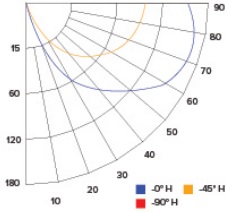

Photometric Report

LED Brick Light with Open Faceplate

PHOTOMETRIC REPORT

Product #: ELST83
 Wattage / Lumens: 5.4W / 331.5 lm
 Luminaire LPW: 61.3 lm/W

CANDLE POWER SUMMARY

Degree Vertical	0°
0	0
5	4
15	13
25	25
35	43
45	80
55	126
65	158
75	172
85	175
90	171