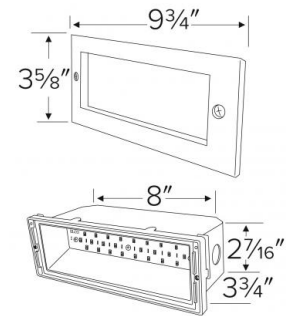

Dimensions

Product Numbers

Item	Lamp type	Lumens	CCT	Watts	Voltage	Finish
ELST83B	LED	340 lm	3000K	5.4W	120V	All Black
ELST83BZ	LED	340 lm	3000K	5.4W	120V	All Bronze
ELST83W	LED	340 lm	3000K	5.4W	120V	All White