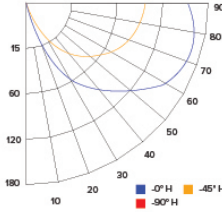

Photometric Report

LED Brick Light with Open Faceplate

PHOTOMETRIC REPORT

Product #: ELST83
 Wattage / Lumens: 5.4W / 331.5 lm
 Luminaire LPW: 61.3 lm/W

CANDLE POWER SUMMARY

Degree Vertical	0°
0	0
5	4
15	13
25	25
35	43
45	80
55	126
65	158
75	172
85	175
90	171