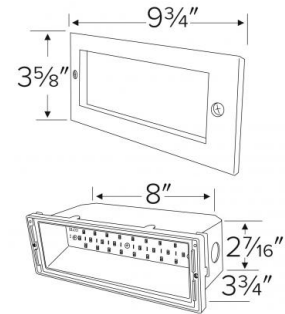

Dimensions

Product Numbers

Item	Lamp type	Lumens	CCT	Watts	Voltage	Finish
ELST83B	LED	340 lm	3000K	5.4W	120V	All Black
ELST83BZ	LED	340 lm	3000K	5.4W	120V	All Bronze
ELST83W	LED	340 lm	3000K	5.4W	120V	All White