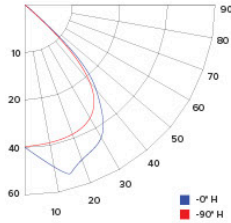

Photometric Report

LED Brick Light

PHOTOMETRIC REPORT

Product #: ELST81
Wattage / Lumens: 5.03W / 26 lm
Luminaire LPW: 5.16 lm/W

CANDLE POWER SUMMARY

Degress Vertical	0°
0	39
5	46
15	55
25	51
35	37
45	21
55	11
65	5
75	2
85	1
90	1

ILLUMINANCE AT A DISTANCE

Distance to Target Plane	Center Beam Footcandles	Beam Diameter
4'	3.38	3.3'
6'	1.18	4.9'
8'	0.61	6.7'
10'	0.41	8.3'

ZONAL LUMEN SUMMARY

Zone	Lumens	%Luminaire
0-30°	25.8	39.3
0-40°	39.0	59.4
0-60°	56.6	86.4
0-90°	63.2	96.5