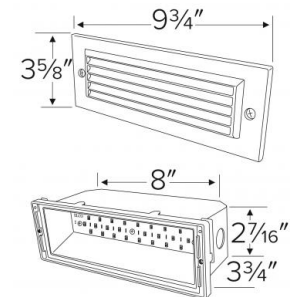

Dimensions

Product Numbers

Item	Lamp type	Lumens	CCT	Watts	Voltage	Finish
ELST81B	LED	340 lm	3000K	5.4W	120V	All Black
ELST81BZ	LED	340 lm	3000K	5.4W	120V	All Bronze
ELST81W	LED	340 lm	3000K	5.4W	120V	All White