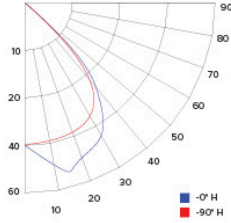

Photometric Report

LED Brick Light

PHOTOMETRIC REPORT

Product #: ELST81
 Wattage / Lumens: 5.03W / 26 lm
 Luminaire LPW: 5.16 lm/W

CANDLE POWER SUMMARY

Degress Vertical	0°
0	39
5	46
15	55
25	51
35	37
45	21
55	11
65	5
75	2
85	1
90	1

ILLUMINANCE AT A DISTANCE

Distance to Target Plane	Center Beam Footcandles	Beam Diameter
4'	3.38	3.3'
6'	1.18	4.9'
8'	0.61	6.7'
10'	0.41	8.3'

ZONAL LUMEN SUMMARY

Zone	Lumens	%Luminaire
0-30°	25.8	39.3
0-40°	39.0	59.4
0-60°	56.6	86.4
0-90°	63.2	96.5