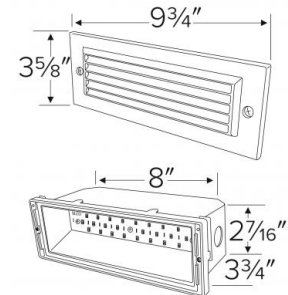

Dimensions

Product Numbers

Item	Lamp type	Lumens	CCT	Watts	Voltage	Finish
ELST81B	LED	340 lm	3000K	5.4W	120V	All Black
ELST81BZ	LED	340 lm	3000K	5.4W	120V	All Bronze
ELST81W	LED	340 lm	3000K	5.4W	120V	All White