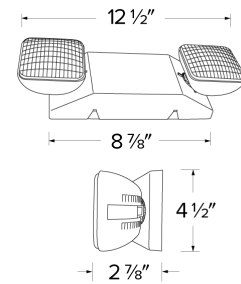

LED Adjustable Emergency Light

Features

- Emergency Light with two Adjustable 1.5W LED glare free light heads.
- 120/277V.
- Universal mounting plate for fast and easy installation.
- Sturdy thermoplastic housing.
- Automatic switching from AC supply to battery power.
- Long life NiCad battery.
- cUL Listed for damp location.

Specifications

Wattage	3W
Voltage	120/277V

Dimensions

Product Numbers

Item	Watts	Voltage	Finish
EE22L	3W	120/277V	All White

Photometric Report

LED Adjustable Emergency Light

PHOTOMETRIC REPORT

Product #: EE22L
 Wattage / Lumens: 1.40W / 131.5 lm
 Luminaire LPW: 93.9 lm/W

CANDLE POWER SUMMARY

Degree Vertical	0°
0	512
5	388
15	149
25	46
35	20
45	9
55	5
65	3
75	1
85	1
90	0

ILLUMINANCE AT A DISTANCE