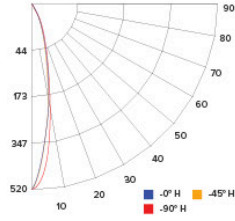

Specifications

Wattage	3W
Voltage	120/277V

Dimensions

Product Numbers

Item	Watts	Voltage	Finish
EE22L	3W	120/277V	All White

Photometric Report

LED Adjustable Emergency Light

PHOTOMETRIC REPORT

Product #: EE22L
 Wattage / Lumens: 1.40W / 131.5 lm
 Luminaire LPW: 93.9 lm/W

CANDLE POWER SUMMARY

Degree Vertical	0°
0	512
5	388
15	149
25	46
35	20
45	9
55	5
65	3
75	1
85	1
90	0

ILLUMINANCE AT A DISTANCE