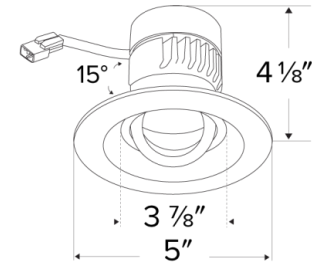

Specifications

Wattage	10W - 12.5W
Lumens	770 lm - 1260 lm
Voltage	120V
Color Temp.	2700K - 4000K - 2700K, 3000K, 3500K, 4000K, 5000K
Dimmable	Triac/ELV
Lamp Type	LED
Beam Angle	38° Standard, 25° & 60° (included), 18° (Optional)
CRI	95+
Damp Location	cUL Listed

Options

All White

All Black

All Bronze

Dimensions

Technical Details

Optics: Frosted polycarbonate module lens diffuses light evenly throughout while reducing glare with LED technology.

Construction: Integrated driver and light engine with quick connect. Diecast aluminum body with heat fins allow for efficient cooling.