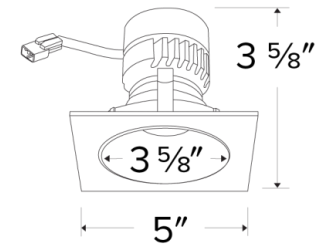

Dimensions

Product Numbers

Description	Lamp type	Lumens	CCT	Watts	Voltage	Dimming	Beam Angle
Koto™ LED Module	LED	750 lm	2700K - 4000K, SunsetK	10W	120V	Triac/ELV	38° Standard. 18°, 25°, 60° Optional
Koto™ LED Module	LED	950 lm	2700K - 4000K, SunsetK	10W	120V	Triac/ELV	38° Standard. 18°, 25°, 60° Optional