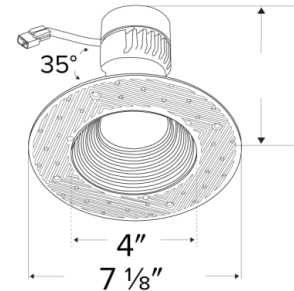

Dimensions

Product Numbers

Description	Lamp type	Lumens	CCT	Watts	Voltage	Dimming	Beam Angle
Koto LED Module	LED	750 lm	2700K	10W	120V	Triac/ELV	38° Standard.
			4000K, Sunset K				18°, 25°, 60° Optional
Koto LED Module	LED	950 lm	2700K	10W	120V	Triac/ELV	38° Standard.
			4000K, Sunset K				18°, 25°, 60° Optional