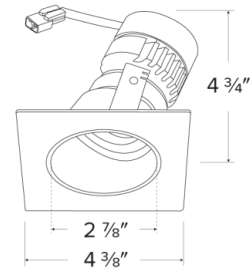

Dimensions