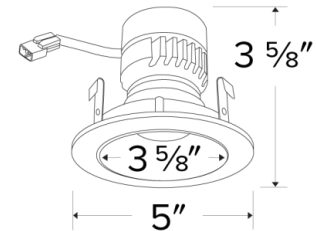

Dimensions

Product Numbers

Description	Lamp type	Lumens	CCT	Watts	Voltage	Dimming	Beam Angle
Koto™ LED Module	LED	750 lm	2700K	10W	120V	Triac/ELV	38° Standard, 18°, 25°, 60° Optional
			4000K, Sunset K				
			2700K				
Koto™ LED Module	LED	950 lm	2700K	10W	120V	Triac/ELV	38° Standard, 18°, 25°, 60° Optional
			4000K, Sunset K				
			2700K