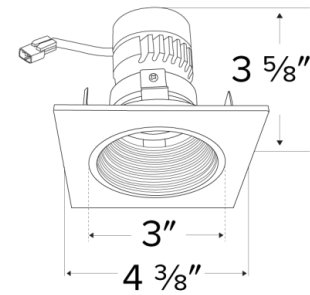

Dimensions

Technical Details

Optics: Frosted polycarbonate module lens diffuses light evenly throughout while reducing glare with LED technology.

Construction: Integrated driver and light engine with quick connect. Diecast aluminum body with heat fins allow for efficient cooling.

Trim: Pex™ Square Baffle Diecast aluminum with a powder coated finish.

Installation: Twist-lock design for toolless trim installation, for use with Koto™ trims only. Can be used in 3" ELCO dedicated led housings with quick connect base.

Compatible Housing: Compatible with 3" housings: EL386ICA, EL390ICA, ELK390ICA-EM5, EL390RICA & EL39FICA

Electrical: Module connects to 120V power supply. High efficiency driver with a power factor >0.9. Start time of less than 0.75 seconds.

LED Technology: Extremely accurate Color Rendering Index of 95+. Lumen Maintenance of 50,000 hours L70 Life based on LM80 standardized test results. Superior Thermal Management by utilizing integrated heat sink. Instant On to Full Brightness technology. No LED pixilation.

Dimmability: Works with 120V Triac and ELV type dimmers. Dims down to 10%. For full list of dimmers, refer to the Dimmer Compatibility List. Industry leading dimming that dims smoothly with no hot spots or flickering.

Listings: UL Listed for Damp Location. RoHS Compliant. ENERGY STAR® Certified. California Title 24 JA8-2016-E.

Warranty: ELCO Products are built to last with a 5-year Limited Warranty.

Product Numbers

Description	Lamp type	Lumens	CCT	Watts	Voltage	Dimming	Beam Angle
Koto LED Module	LED	750 lm	2700K	10W	120V	Triac/ELV	38° Standard.
			4000K, Sunset K				18°, 25°, 60° Optional
Koto LED Module	LED	950 lm	2700K	10W	120V	Triac/ELV	38° Standard.
			4000K, Sunset K				18°, 25°, 60° Optional