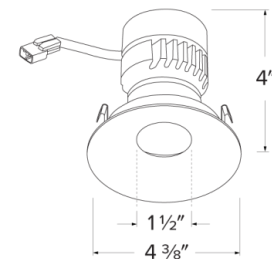

**Compatible Housing:** Compatible with 3" housings: EL386ICA, EL390ICA, ELK390ICA-EM5, EL390RICA & EL39FICA

**Electrical:** Module connects to 120V power supply. High efficiency driver with a power factor >0.9. Start time of less than 0.75 seconds.

## Dimensions