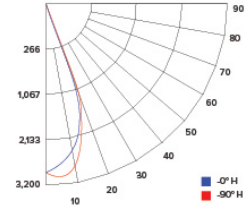

PHOTOMETRIC REPORT

Product #: ELK1130
Wattage / Lumens: 11.8W / 1162.5 lm
Luminaire LPW: 98.5 lm/W