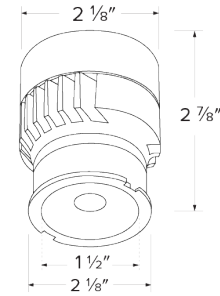

Specifications

Wattage	12.5W
Lumens	1400 lm
Voltage	120V
Color Temp.	4000K
Dimmable	Triac/ELV
Lamp Type	LED
Beam Angle	18°
CRI	95
Wet Location	cUL Listed w/Wet Location Trim
Damp Location	cUL Listed

Dimensions