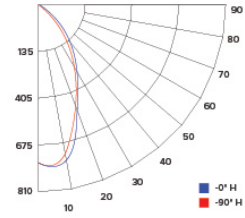

Photometric Report

Koto™ LED Module

PHOTOMETRIC REPORT

Product #: ELK09SD
Wattage / Lumens: 10.9W / 605.1 lm
Luminaire LPW: 55.5 lm/W