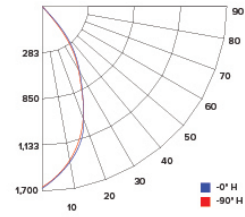

PHOTOMETRIC REPORT

Product #: ELK1127
Wattage / Lumens: 12.5W / 1086.2 lm
Luminaire LPW: 86.9 lm/W