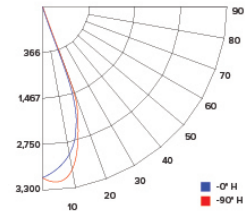

PHOTOMETRIC REPORT

Product #: ELK1135
Wattage / Lumens: 11.8W / 1210 lm
Luminaire LPW: 102.5 lm/W