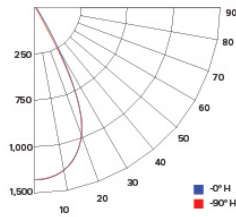

PHOTOMETRIC REPORT

Product #: ELK0930
Wattage / Lumens: 10W / 972 lm
Luminaire LPW: 97 lm/W