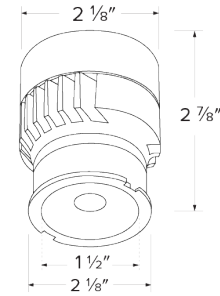

Specifications

Wattage	12.5W
Lumens	1400 lm
Voltage	120V
Color Temp.	4000K
Dimmable	Triac/ELV
Lamp Type	LED
Beam Angle	25°
CRI	95
Wet Location	cUL Listed w/Wet Location Trim
Damp Location	cUL Listed

Dimensions