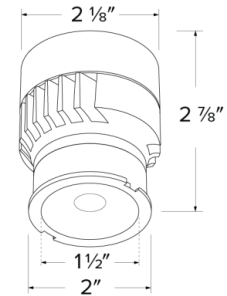

Specifications

Wattage	12.5W
Lumens	1400 lm
Voltage	120V
Color Temp.	4000K
Dimmable	Triac/ELV
Lamp Type	LED
Beam Angle	90°
CRI	95
Wet Location	cUL Listed w/Wet Location Trim
Damp Location	cUL Listed

Dimensions