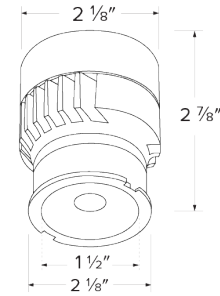

Specifications

Wattage	12.5W
Lumens	1350 lm
Voltage	120V
Color Temp.	3500K
Dimmable	Triac/ELV
Lamp Type	LED
Beam Angle	18°
CRI	95
Wet Location	cUL Listed w/Wet Location Trim
Damp Location	cUL Listed

Dimensions