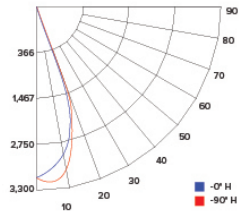

PHOTOMETRIC REPORT

Product #: ELK1135
Wattage / Lumens: 11.8W / 1210 lm
Luminaire LPW: 102.5 lm/W