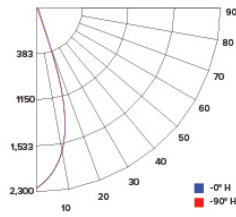

PHOTOMETRIC REPORT

Product #: ELK0735
Wattage / Lumens: 10W / 947.4 lm
Luminaire LPW: 95 lm/W