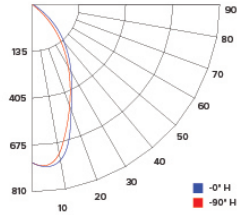

CANDLE POWER SUMMARY

Degree Vertical	0°
0	731
5	751
15	640
25	337
35	175
45	79
55	23
65	10
75	4
85	1
90	0

ILLUMINANCE AT A DISTANCE

Distance to Target Plane	Center Beam Footcandles	Beam Diameter
4'	45.7	3.1'
6'	20.3	4.7'
8'	11.4	6.2'
10'	7.31	7.8'