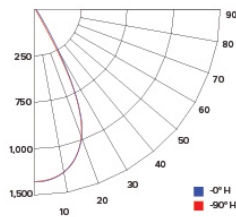

PHOTOMETRIC REPORT

Product #: ELK0930
Wattage / Lumens: 10W / 972 lm
Luminaire LPW: 97 lm/W