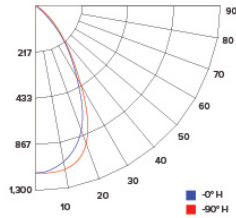

CANDLE POWER SUMMARY

Degress Vertical	0°
0	1186
5	1188
15	1004
25	536
35	254
45	93
55	27
65	12
75	6
85	3
90	1

ILLUMINANCE AT A DISTANCE

Distance to Target Plane	Center Beam Footcandles	Beam Diameter
4'	74.1	3.2'
6'	32.9	4.8'
8'	18.5	6.4'
10'	11.9	8.0'