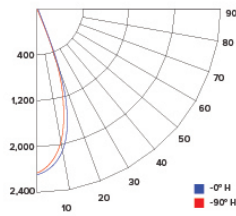

PHOTOMETRIC REPORT

Product #: ELK0935
Wattage / Lumens: 10W / 990.8 lm
Luminaire LPW: 99 lm/W