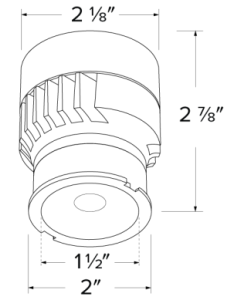

Specifications

Wattage	12.5W
Lumens	1350 lm
Voltage	120V
Color Temp.	3500K
Dimmable	Triac/ELV
Lamp Type	LED
Beam Angle	25°
CRI	95
Wet Location	cUL Listed w/Wet Location Trim
Damp Location	cUL Listed

Dimensions