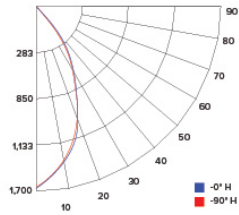

PHOTOMETRIC REPORT

Product #: ELK1127
Wattage / Lumens: 12.5W / 1086.2 lm
Luminaire LPW: 86.9 lm/W