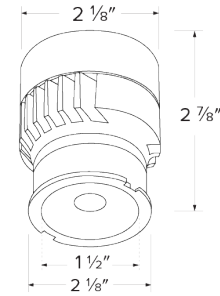

Specifications

Wattage	12.5W
Lumens	1300 lm
Voltage	120V
Color Temp.	3000K
Dimmable	Triac/ELV
Lamp Type	LED
Beam Angle	90°
CRI	95
Wet Location	cUL Listed w/Wet Location Trim
Damp Location	cUL Listed

Dimensions