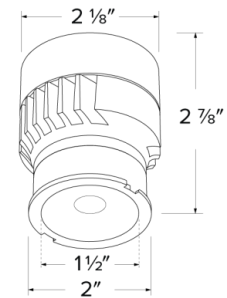

Specifications

Wattage	12.5W
Lumens	1250 lm
Voltage	120V
Color Temp.	2700K
Dimmable	Triac/ELV
Lamp Type	LED
Beam Angle	25°
CRI	95
Wet Location	cUL Listed w/Wet Location Trim
Damp Location	cUL Listed

Dimensions