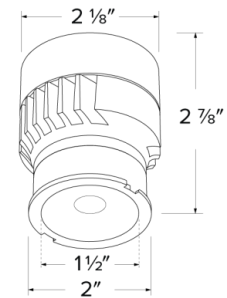

Specifications

Wattage	12.5W
Lumens	1050 lm
Voltage	120V
Color Temp.	SunsetK
Dimmable	Triac/ELV
Lamp Type	LED
Beam Angle	60°
CRI	95
Wet Location	cUL Listed w/Wet Location Trim
Damp Location	cUL Listed

Dimensions