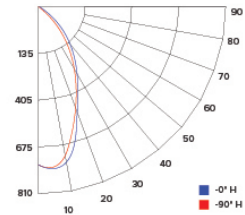

CANDLE POWER SUMMARY

Degree Vertical	0°
0	731
5	751
15	640
25	337
35	175
45	79
55	23
65	10
75	4
85	1
90	0

ILLUMINANCE AT A DISTANCE

Distance to Target Plane	Center Beam Footcandles	Beam Diameter
4'	45.7	3.1'
6'	20.3	4.7'
8'	11.4	6.2'
10'	7.31	7.8'