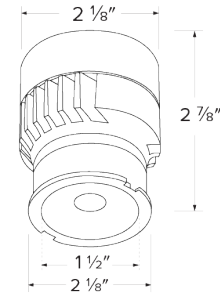

Specifications

Wattage	12.5W
Lumens	1050 lm
Voltage	120V
Color Temp.	SunsetK
Dimmable	Triac/ELV
Lamp Type	LED
Beam Angle	25°
CRI	95
Wet Location	cUL Listed w/Wet Location Trim
Damp Location	cUL Listed

Dimensions