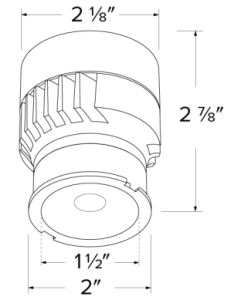

Specifications

Wattage	12.5W
Lumens	1050 lm
Voltage	120V
Color Temp.	SunsetK
Dimmable	Triac/ELV
Lamp Type	LED
Beam Angle	25°
CRI	95
Wet Location	cUL Listed w/Wet Location Trim
Damp Location	cUL Listed

Dimensions