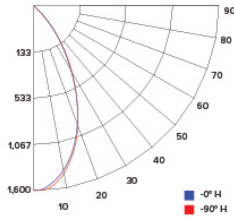

CANDLE POWER SUMMARY

Degress Vertical	0°
0	1575
5	1497
15	1224
25	824
35	377
45	142
55	35
65	9
75	2
85	1
90	0

ILLUMINANCE AT A DISTANCE

Distance to Target Plane	Center Beam Footcandles	Beam Diameter
4'	98.4	4.0'
6'	43.8	6.0'
8'	24.6	8.0'
10'	15.8	10.0'