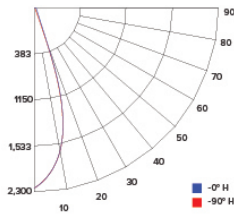

PHOTOMETRIC REPORT

Product #: ELK0735
Wattage / Lumens: 10W / 947.4 lm
Luminaire LPW: 95 lm/W