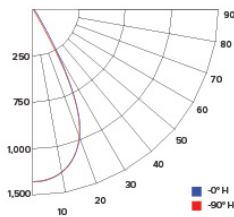

PHOTOMETRIC REPORT

Product #: ELK0930
Wattage / Lumens: 10W / 972 lm
Luminaire LPW: 97 lm/W