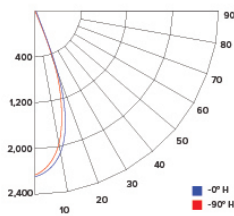

PHOTOMETRIC REPORT

Product #: ELK0935
Wattage / Lumens: 10W / 990.8 lm
Luminaire LPW: 99 lm/W