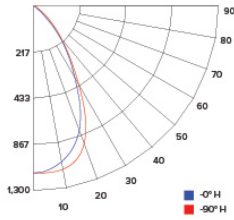

CANDLE POWER SUMMARY

Degress Vertical	0°
0	1186
5	1188
15	1004
25	536
35	254
45	93
55	27
65	12
75	6
85	3
90	1

ILLUMINANCE AT A DISTANCE

Distance to Target Plane	Center Beam Footcandles	Beam Diameter
4'	74.1	3.2'
6'	32.9	4.8'
8'	18.5	6.4'
10'	11.9	8.0'