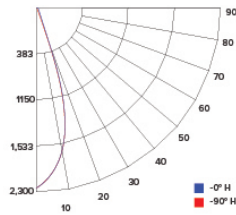

PHOTOMETRIC REPORT

Product #: ELK0735
Wattage / Lumens: 10W / 947.4 lm
Luminaire LPW: 95 lm/W