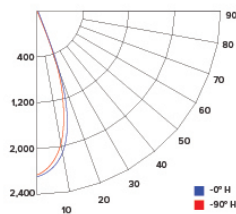

PHOTOMETRIC REPORT

Product #: ELK0935
Wattage / Lumens: 10W / 990.8 lm
Luminaire LPW: 99 lm/W