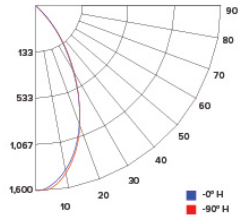

Photometric Report

Koto™ LED Module

PHOTOMETRIC REPORT

Product #: ELK1330
Wattage / Lumens: 11.8W / 1312.2 lm
Luminaire LPW: 111.2 lm/W

CANDLE POWER SUMMARY

Degress Vertical	0°
0	1575
5	1497
15	1224
25	824
35	377
45	142
55	35
65	9
75	2
85	1
90	0

ILLUMINANCE AT A DISTANCE

Distance to Target Plane	Center Beam Footcandles	Beam Diameter
4'	98.4	4.0'
6'	43.8	6.0'
8'	24.6	8.0'
10'	15.8	10.0'

ZONAL LUMEN SUMMARY

Zone	Lumens	%Luminaire
0-30°	879.8	67.1
0-40°	1,140.2	86.9
0-60°	1,298.7	99
0-90°	1,311.4	100