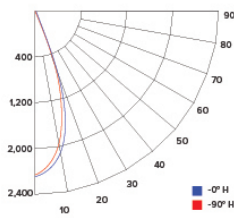

PHOTOMETRIC REPORT

Product #: ELK0935
Wattage / Lumens: 10W / 990.8 lm
Luminaire LPW: 99 lm/W