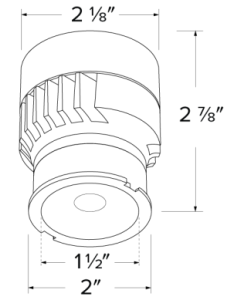

Specifications

Wattage	12.5W
Lumens	1260 lm
Voltage	120V
Color Temp.	4000K
Dimmable	Triac/ELV
Lamp Type	LED
Beam Angle	60°
CRI	95
Wet Location	cUL Listed w/Wet Location Trim
Damp Location	cUL Listed

Dimensions