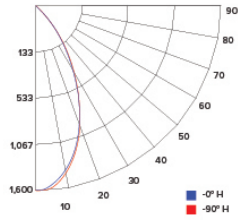

CANDLE POWER SUMMARY

Degress Vertical	0°
0	1575
5	1497
15	1224
25	824
35	377
45	142
55	35
65	9
75	2
85	1
90	0

ILLUMINANCE AT A DISTANCE

Distance to Target Plane	Center Beam Footcandles	Beam Diameter
4'	98.4	4.0'
6'	43.8	6.0'
8'	24.6	8.0'
10'	15.8	10.0'