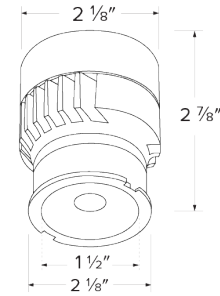

Specifications

Wattage	12.5W
Lumens	1260 lm
Voltage	120V
Color Temp.	4000K
Dimmable	Triac/ELV
Lamp Type	LED
Beam Angle	25°
CRI	95
Wet Location	cUL Listed w/Wet Location Trim
Damp Location	cUL Listed

Dimensions