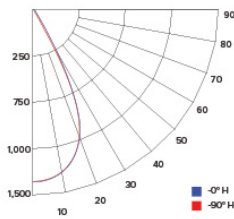

PHOTOMETRIC REPORT

Product #: ELK0930
Wattage / Lumens: 10W / 972 lm
Luminaire LPW: 97 lm/W