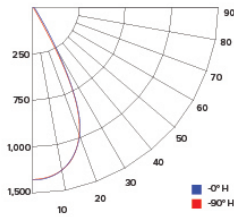

PHOTOMETRIC REPORT

Product #: ELK0930
Wattage / Lumens: 10W / 972 lm
Luminaire LPW: 97 lm/W