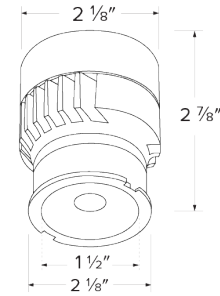

Specifications

Wattage	12.5W
Lumens	1260 lm
Voltage	120V
Color Temp.	4000K
Dimmable	Triac/ELV
Lamp Type	LED
Beam Angle	38°
CRI	95
Wet Location	cUL Listed w/Wet Location Trim
Damp Location	cUL Listed

Dimensions