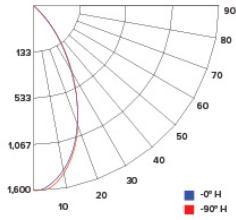

Photometric Report

Koto™ LED Module

PHOTOMETRIC REPORT

Product #: ELK1330
Wattage / Lumens: 11.8W / 1312.2 lm
Luminaire LPW: 111.2 lm/W

CANDLE POWER SUMMARY

Degress Vertical	0°
0	1575
5	1497
15	1224
25	824
35	377
45	142
55	35
65	9
75	2
85	1
90	0

ILLUMINANCE AT A DISTANCE

Distance to Target Plane	Center Beam Footcandles	Beam Diameter
4'	98.4	4.0'
6'	43.8	6.0'
8'	24.6	8.0'
10'	15.8	10.0'

ZONAL LUMEN SUMMARY

Zone	Lumens	%Luminaire
0-30°	879.8	67.1
0-40°	1,140.2	86.9
0-60°	1,298.7	99
0-90°	1,311.4	100