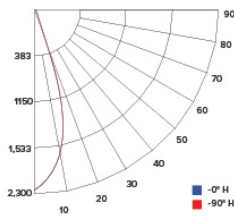

PHOTOMETRIC REPORT

Product #: ELK0735
Wattage / Lumens: 10W / 947.4 lm
Luminaire LPW: 95 lm/W