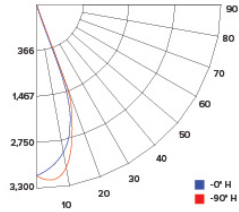

PHOTOMETRIC REPORT

Product #: ELK1135
Wattage / Lumens: 11.8W / 1210 lm
Luminaire LPW: 102.5 lm/W