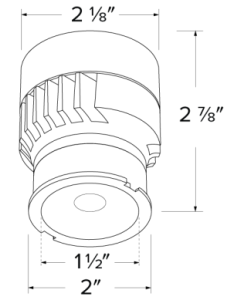

Specifications

Wattage	12.5W
Lumens	1200 lm
Voltage	120V
Color Temp.	3500K
Dimmable	Triac/ELV
Lamp Type	LED
Beam Angle	25°
CRI	95
Wet Location	cUL Listed w/Wet Location Trim
Damp Location	cUL Listed

Dimensions