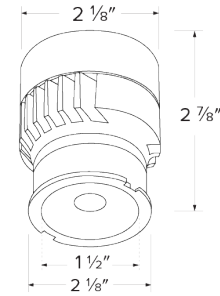

Specifications

Wattage	12.5W
Lumens	1200 lm
Voltage	120V
Color Temp.	3500K
Dimmable	Triac/ELV
Lamp Type	LED
Beam Angle	90°
CRI	95
Wet Location	cUL Listed w/Wet Location Trim
Damp Location	cUL Listed

Dimensions