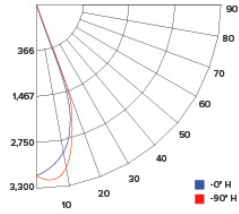

PHOTOMETRIC REPORT

Product #: ELK1135
Wattage / Lumens: 11.8W / 1210 lm
Luminaire LPW: 102.5 lm/W