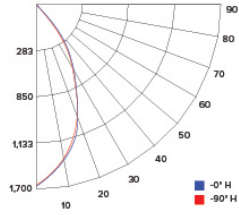

PHOTOMETRIC REPORT

Product #: ELK1127
Wattage / Lumens: 12.5W / 1086.2 lm
Luminaire LPW: 86.9 lm/W