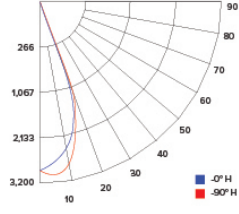

PHOTOMETRIC REPORT

Product #: ELK1130
Wattage / Lumens: 11.8W / 1162.5 lm
Luminaire LPW: 98.5 lm/W