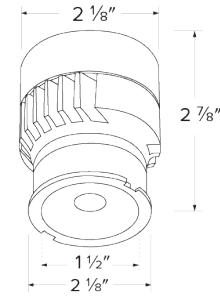

Specifications

Wattage	12.5W
Lumens	1200 lm
Voltage	120V
Color Temp.	3500K
Dimmable	Triac/ELV
Lamp Type	LED
Beam Angle	38°
CRI	95
Wet Location	cUL Listed w/Wet Location Trim
Damp Location	cUL Listed

Dimensions