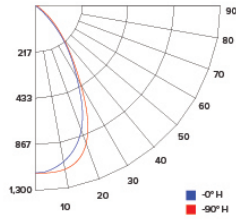

CANDLE POWER SUMMARY

Degress Vertical	0°
0	1186
5	1188
15	1004
25	536
35	254
45	93
55	27
65	12
75	6
85	3
90	1

ILLUMINANCE AT A DISTANCE

Distance to Target Plane	Center Beam Footcandles	Beam Diameter
4'	74.1	3.2'
6'	32.9	4.8'
8'	18.5	6.4'
10'	11.9	8.0'