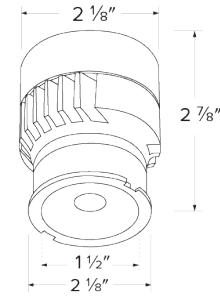

Dimensions

Technical Details

Optics: Frosted polycarbonate module lens diffuses light evenly throughout while reducing glare with LED technology. Standard lens is shatterproof.

Construction: Integrated driver and light engine with quick connect. Diecast aluminum body with heat fins allow for efficient cooling.

Installation: Twist & Lock design for toolless trim installation, for use with Koto™ trims only. Can be use in 2", 3", 4", 5" and 6" housings with quick connect base.

Electrical: Module connects to 120 power supply. High efficiency driver with a power factor >0.9. Start time of less than 0.75 seconds.

Operating Temperature: 0°F - 200°F of operating temperature.

Delivered Lumens: ELK0724 730 lm/2400K/10.5W ELK0727 770 lm/2700K/10.5W ELK0730 800 lm/3000K/10.5W ELK0735 830 lm/3500K/10.5W ELK0740 860 lm/4000K/10.5W

ELK0924 900 lm/2400K/10.5W ELK0927 940 lm/2700K/10.5W ELK0930 990 lm/3000K/10.5W ELK0935 1040 lm/3500K/10.5W ELK0940 1100 lm/4000K/10.5W ELK09SD 940 lm/Sunset/10.5W

ELK1124 1060 lm/2400K/12.5W ELK1127 1100 lm/2700K/12.5W ELK1130 1150 lm/3000K/12.5W ELK1135 1200 lm/3500K/12.5W ELK1140 1260 lm/4000K/12.5W ELK11SD 1050 lm/Sunset/12.5W ELK11HC 1050 lm/Human Centric/12.5W