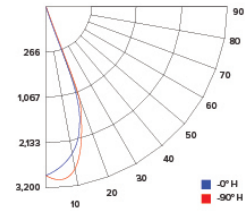

PHOTOMETRIC REPORT

Product #: ELK1130
Wattage / Lumens: 11.8W / 1162.5 lm
Luminaire LPW: 98.5 lm/W