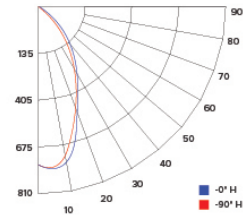

Photometric Report

Koto™ LED Module

PHOTOMETRIC REPORT

Product #: ELK09SD
Wattage / Lumens: 10.9W / 605.1 lm
Luminaire LPW: 55.5 lm/W