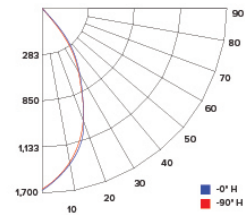

PHOTOMETRIC REPORT

Product #: ELK1127
Wattage / Lumens: 12.5W / 1086.2 lm
Luminaire LPW: 86.9 lm/W