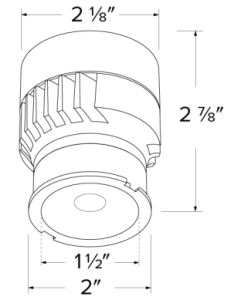

Specifications

Wattage	12.5W
Lumens	1150 lm
Voltage	120V
Color Temp.	3000K
Dimmable	Triac/ELV
Lamp Type	LED
Beam Angle	90°
CRI	95
Wet Location	cUL Listed w/Wet Location Trim
Damp Location	cUL Listed

Dimensions