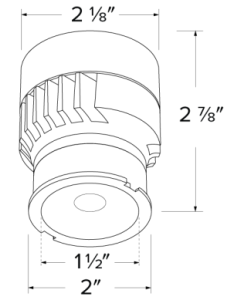

Specifications

Wattage	12.5W
Lumens	1150 lm
Voltage	120V
Color Temp.	3000K
Dimmable	Triac/ELV
Lamp Type	LED
Beam Angle	38°
CRI	95
Wet Location	cUL Listed w/Wet Location Trim
Damp Location	cUL Listed

Dimensions