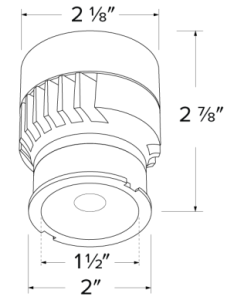

Specifications

Wattage	12.5W
Lumens	1100 lm
Voltage	120V
Color Temp.	2700K
Dimmable	Triac/ELV
Lamp Type	LED
Beam Angle	18°
CRI	95
Wet Location	cUL Listed w/Wet Location Trim
Damp Location	cUL Listed

Dimensions