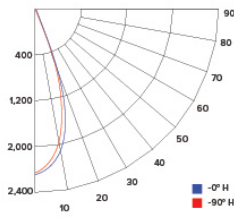

PHOTOMETRIC REPORT

Product #: ELK0935
Wattage / Lumens: 10W / 990.8 lm
Luminaire LPW: 99 lm/W