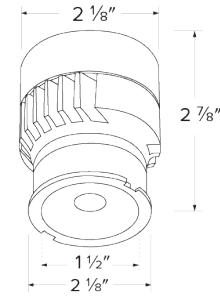

Dimensions

Technical Details

Optics: Frosted polycarbonate module lens diffuses light evenly throughout while reducing glare with LED technology. Standard lens is shatterproof.

Construction: Integrated driver and light engine with quick connect. Diecast aluminum body with heat fins allow for efficient cooling.