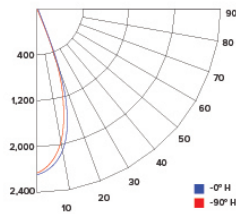

PHOTOMETRIC REPORT

Product #: ELK0935
Wattage / Lumens: 10W / 990.8 lm
Luminaire LPW: 99 lm/W