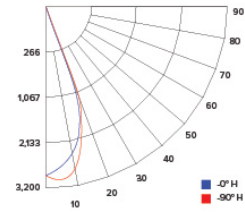

PHOTOMETRIC REPORT

Product #: ELK1130
Wattage / Lumens: 11.8W / 1162.5 lm
Luminaire LPW: 98.5 lm/W