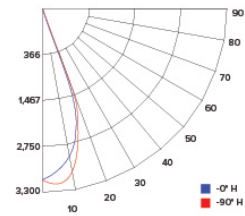

PHOTOMETRIC REPORT

Product #: ELK1135
Wattage / Lumens: 11.8W / 1210 lm
Luminaire LPW: 102.5 lm/W