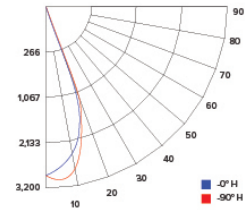

PHOTOMETRIC REPORT

Product #: ELK1130
Wattage / Lumens: 11.8W / 1162.5 lm
Luminaire LPW: 98.5 lm/W