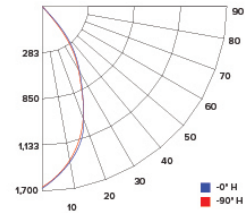

PHOTOMETRIC REPORT

Product #: ELK1127
Wattage / Lumens: 12.5W / 1086.2 lm
Luminaire LPW: 86.9 lm/W