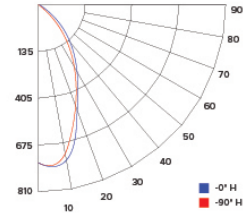

Photometric Report

Koto™ LED Module

PHOTOMETRIC REPORT

Product #: ELK09SD
Wattage / Lumens: 10.9W / 605.1 lm
Luminaire LPW: 55.5 lm/W