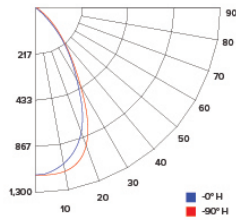

Photometric Report

Koto™ LED Module

PHOTOMETRIC REPORT

Product #: ELK0730
Wattage / Lumens: 10.6W / 813.8 lm
Luminaire LPW: 76.7 lm/W