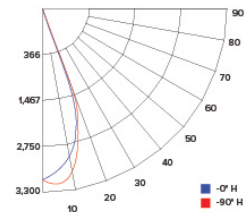

PHOTOMETRIC REPORT

Product #: ELK1135
Wattage / Lumens: 11.8W / 1210 lm
Luminaire LPW: 102.5 lm/W