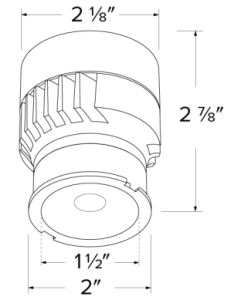

Specifications

Wattage	12.5W
Lumens	1060 lm
Voltage	120V
Color Temp.	2400K
Dimmable	Triac/ELV
Lamp Type	LED
Beam Angle	25°
CRI	95
Wet Location	cUL Listed w/Wet Location Trim
Damp Location	cUL Listed

Dimensions