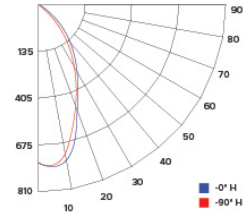

CANDLE POWER SUMMARY

Degree Vertical	0°
0	731
5	751
15	640
25	337
35	175
45	79
55	23
65	10
75	4
85	1
90	0

ILLUMINANCE AT A DISTANCE

Distance to Target Plane	Center Beam Footcandles	Beam Diameter
4'	45.7	3.1'
6'	20.3	4.7'
8'	11.4	6.2'
10'	7.31	7.8'