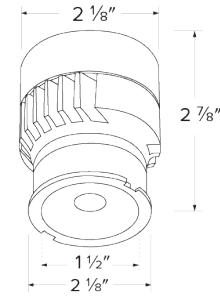

Specifications

Wattage	10.5W
Lumens	940 lm
Voltage	120V
Color Temp.	SunsetK
Dimmable	Triac/ELV
Lamp Type	LED
Beam Angle	25°
CRI	95
Wet Location	cUL Listed w/Wet Location Trim
Damp Location	cUL Listed

Dimensions