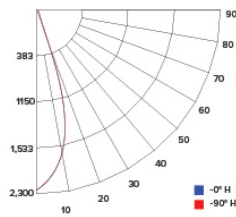

PHOTOMETRIC REPORT

Product #: ELK0735
Wattage / Lumens: 10W / 947.4 lm
Luminaire LPW: 95 lm/W