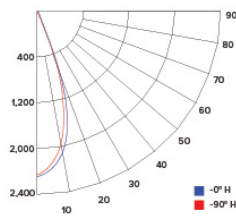

PHOTOMETRIC REPORT

Product #: ELK0935
Wattage / Lumens: 10W / 990.8 lm
Luminaire LPW: 99 lm/W