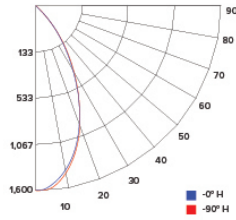

CANDLE POWER SUMMARY

Degress Vertical	0°
0	1575
5	1497
15	1224
25	824
35	377
45	142
55	35
65	9
75	2
85	1
90	0

ILLUMINANCE AT A DISTANCE

Distance to Target Plane	Center Beam Footcandles	Beam Diameter
4'	98.4	4.0'
6'	43.8	6.0'
8'	24.6	8.0'
10'	15.8	10.0'