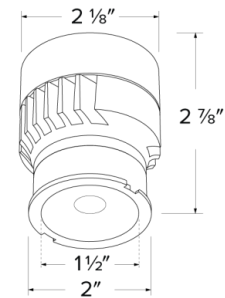

Specifications

Wattage	10.5W
Lumens	940 lm
Voltage	120V
Color Temp.	SunsetK
Dimmable	Triac/ELV
Lamp Type	LED
Beam Angle	38°
CRI	95
Wet Location	cUL Listed w/Wet Location Trim
Damp Location	cUL Listed

Dimensions