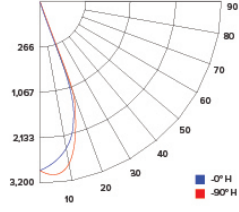

PHOTOMETRIC REPORT

Product #: ELK1130
Wattage / Lumens: 11.8W / 1162.5 lm
Luminaire LPW: 98.5 lm/W