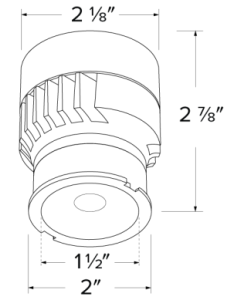

Specifications

Wattage	10.5W
Lumens	1100 lm
Voltage	120V
Color Temp.	4000K
Dimmable	Triac/ELV
Lamp Type	LED
Beam Angle	18°
CRI	95
Wet Location	cUL Listed w/Wet Location Trim
Damp Location	cUL Listed

Dimensions