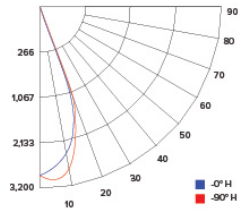

PHOTOMETRIC REPORT

Product #: ELK1130
Wattage / Lumens: 11.8W / 1162.5 lm
Luminaire LPW: 98.5 lm/W