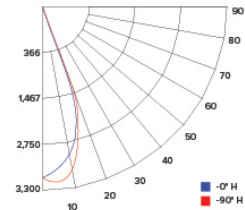

PHOTOMETRIC REPORT

Product #: ELK1135
Wattage / Lumens: 11.8W / 1210 lm
Luminaire LPW: 102.5 lm/W