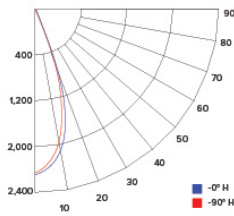

PHOTOMETRIC REPORT

Product #: ELK0935
Wattage / Lumens: 10W / 990.8 lm
Luminaire LPW: 99 lm/W