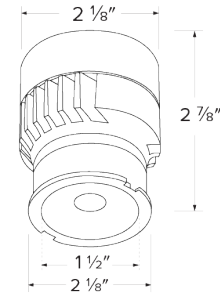

Specifications

Wattage	10.5W
Lumens	940 lm
Voltage	120V
Color Temp.	2700K
Dimmable	Triac/ELV
Lamp Type	LED
Beam Angle	25°
CRI	95
Wet Location	cUL Listed w/Wet Location Trim
Damp Location	cUL Listed

Dimensions