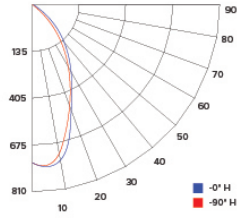

CANDLE POWER SUMMARY

Degree Vertical	0°
0	731
5	751
15	640
25	337
35	175
45	79
55	23
65	10
75	4
85	1
90	0

ILLUMINANCE AT A DISTANCE

Distance to Target Plane	Center Beam Footcandles	Beam Diameter
4'	45.7	3.1'
6'	20.3	4.7'
8'	11.4	6.2'
10'	7.31	7.8'