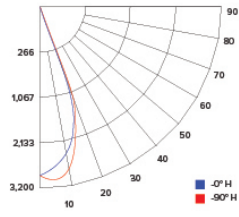

PHOTOMETRIC REPORT

Product #: ELK1130
Wattage / Lumens: 11.8W / 1162.5 lm
Luminaire LPW: 98.5 lm/W