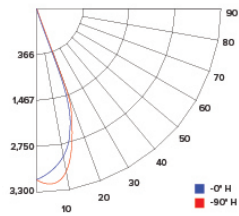

PHOTOMETRIC REPORT

Product #: ELK1135
Wattage / Lumens: 11.8W / 1210 lm
Luminaire LPW: 102.5 lm/W