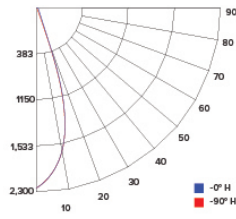

PHOTOMETRIC REPORT

Product #: ELK0735
Wattage / Lumens: 10W / 947.4 lm
Luminaire LPW: 95 lm/W