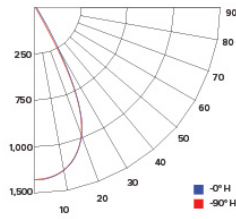

PHOTOMETRIC REPORT

Product #: ELK0930
Wattage / Lumens: 10W / 972 lm
Luminaire LPW: 97 lm/W