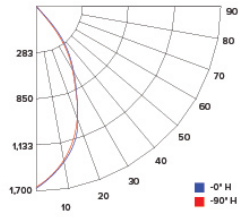

PHOTOMETRIC REPORT

Product #: ELK1127
Wattage / Lumens: 12.5W / 1086.2 lm
Luminaire LPW: 86.9 lm/W