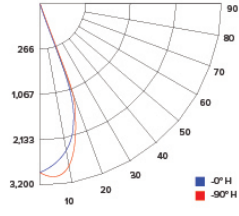

PHOTOMETRIC REPORT

Product #: ELK1130
Wattage / Lumens: 11.8W / 1162.5 lm
Luminaire LPW: 98.5 lm/W