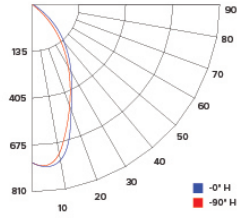

Photometric Report

Koto™ LED Module

PHOTOMETRIC REPORT

Product #: ELK09SD
Wattage / Lumens: 10.9W / 605.1 lm
Luminaire LPW: 55.5 lm/W