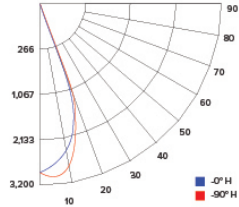

PHOTOMETRIC REPORT

Product #: ELK1130
Wattage / Lumens: 11.8W / 1162.5 lm
Luminaire LPW: 98.5 lm/W