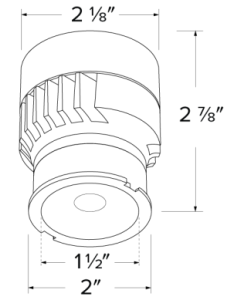

Specifications

Wattage	10.5W
Lumens	830 lm
Voltage	120V
Color Temp.	3500K
Dimmable	Triac/ELV
Lamp Type	LED
Beam Angle	60°
CRI	95
Wet Location	cUL Listed w/Wet Location Trim
Damp Location	cUL Listed

Dimensions